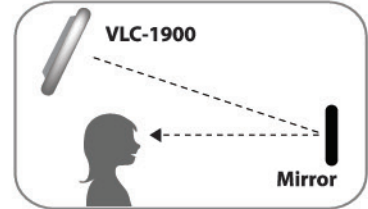

#### ETDRS Adjustment Function

- Position of opto-types of ETDRS-1 and ETDRS-2 can be changed by pushing a button on remote control

#### Random Function

- VLC-1900(P) provides various charts with differently ordered opto-types with Numbers, Alphabetic letters, Landolt, Snellen opto-types in order to protect the memorizing the order of opto-types by patients

#### SLIDE SHOW Function

- VLC-1900(P) can store 18 custom images in SD card and displays the images while the system is in power saving mode. And the images change in 5 or 10 seconds

#### Mirror Function

- Minimum viewing distance is 1.5M and mirror function of VLC-1900(P) provides the benefits of testing vision at half distance in narrow test room